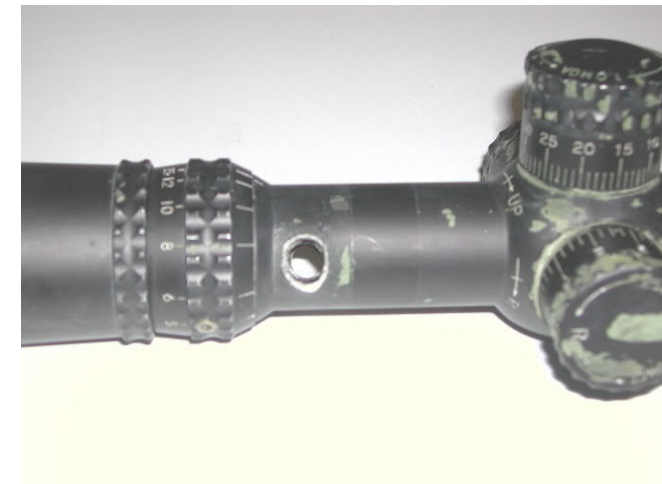

PRW Advanced Countersniper course for Police/SWAT Snipers

The countersniper portion of the Police Sniper job is the most serious job in Law Enforcement. **You** will be the one they call when the inevitable critical problem desperately needs to be solved. **It's your job to be prepared and ready.**

Alamosa, CO Sept 13th-16th, 2010

4 days, (40 hours)($450)